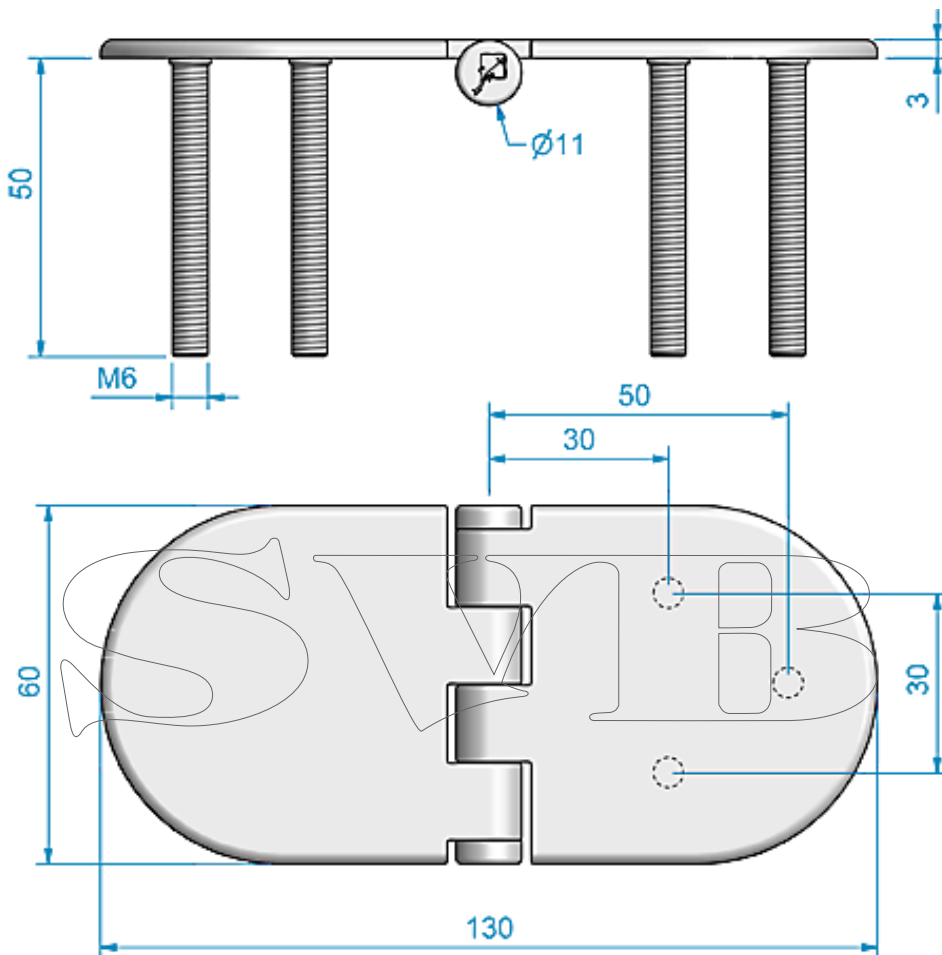

Hinge, stud welded reversed 60x120

| Art.no. | Material | Treatment | Weight |
|---------|--------------------------------------|------------------|--------|
| 449029 | Acid proof stainless steel (AISI316) | Electro polished | 242 |