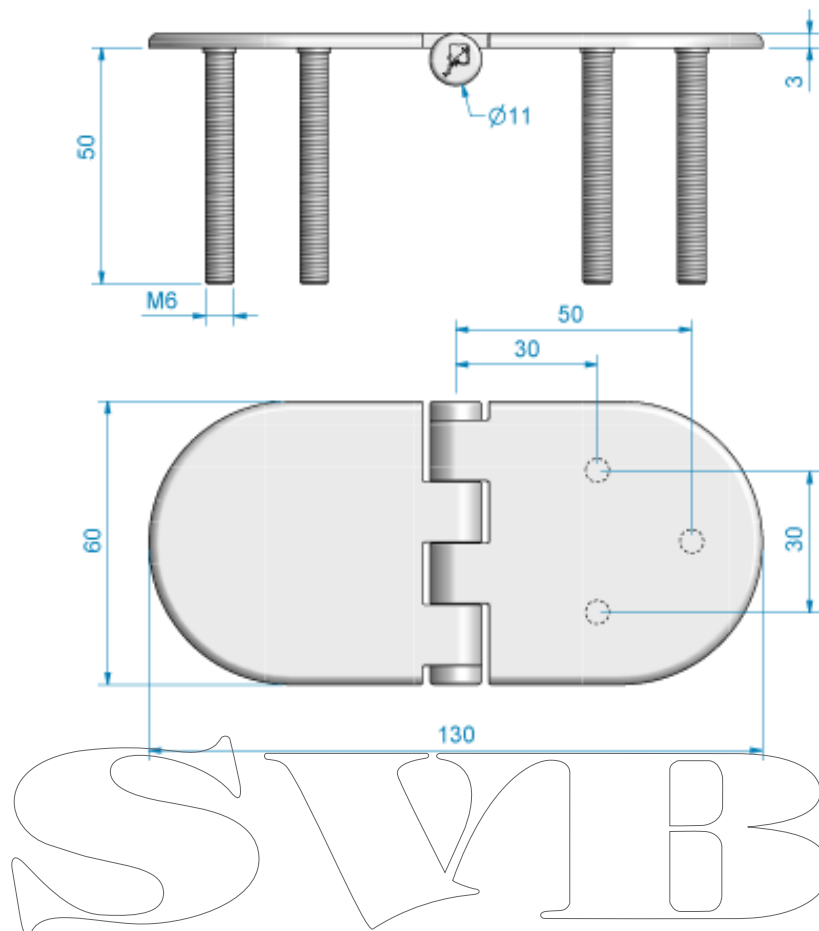

Hinge, stud welded reversed 60x120

| Art.no. | Material | Treatment | Weight |
|---------|--------------------------------------|------------------|--------|
| 449029 | Acid proof stainless steel (AISI316) | Electro polished | 242 |