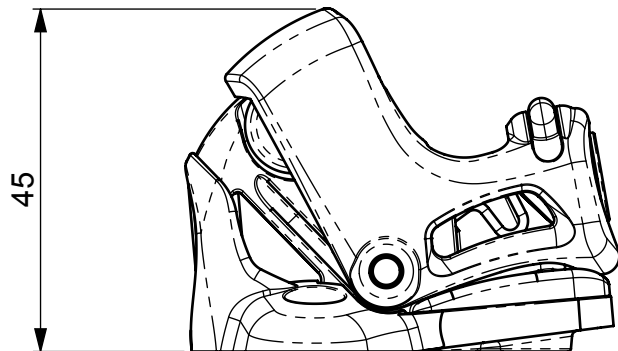

SVIB

spinlock

SPINLOCK REFERENCE
PXR0206/T

SCALE 1:1
ALL DIMENSIONS IN mm

FASTENERS
2 x M4 (2 x 5/32")