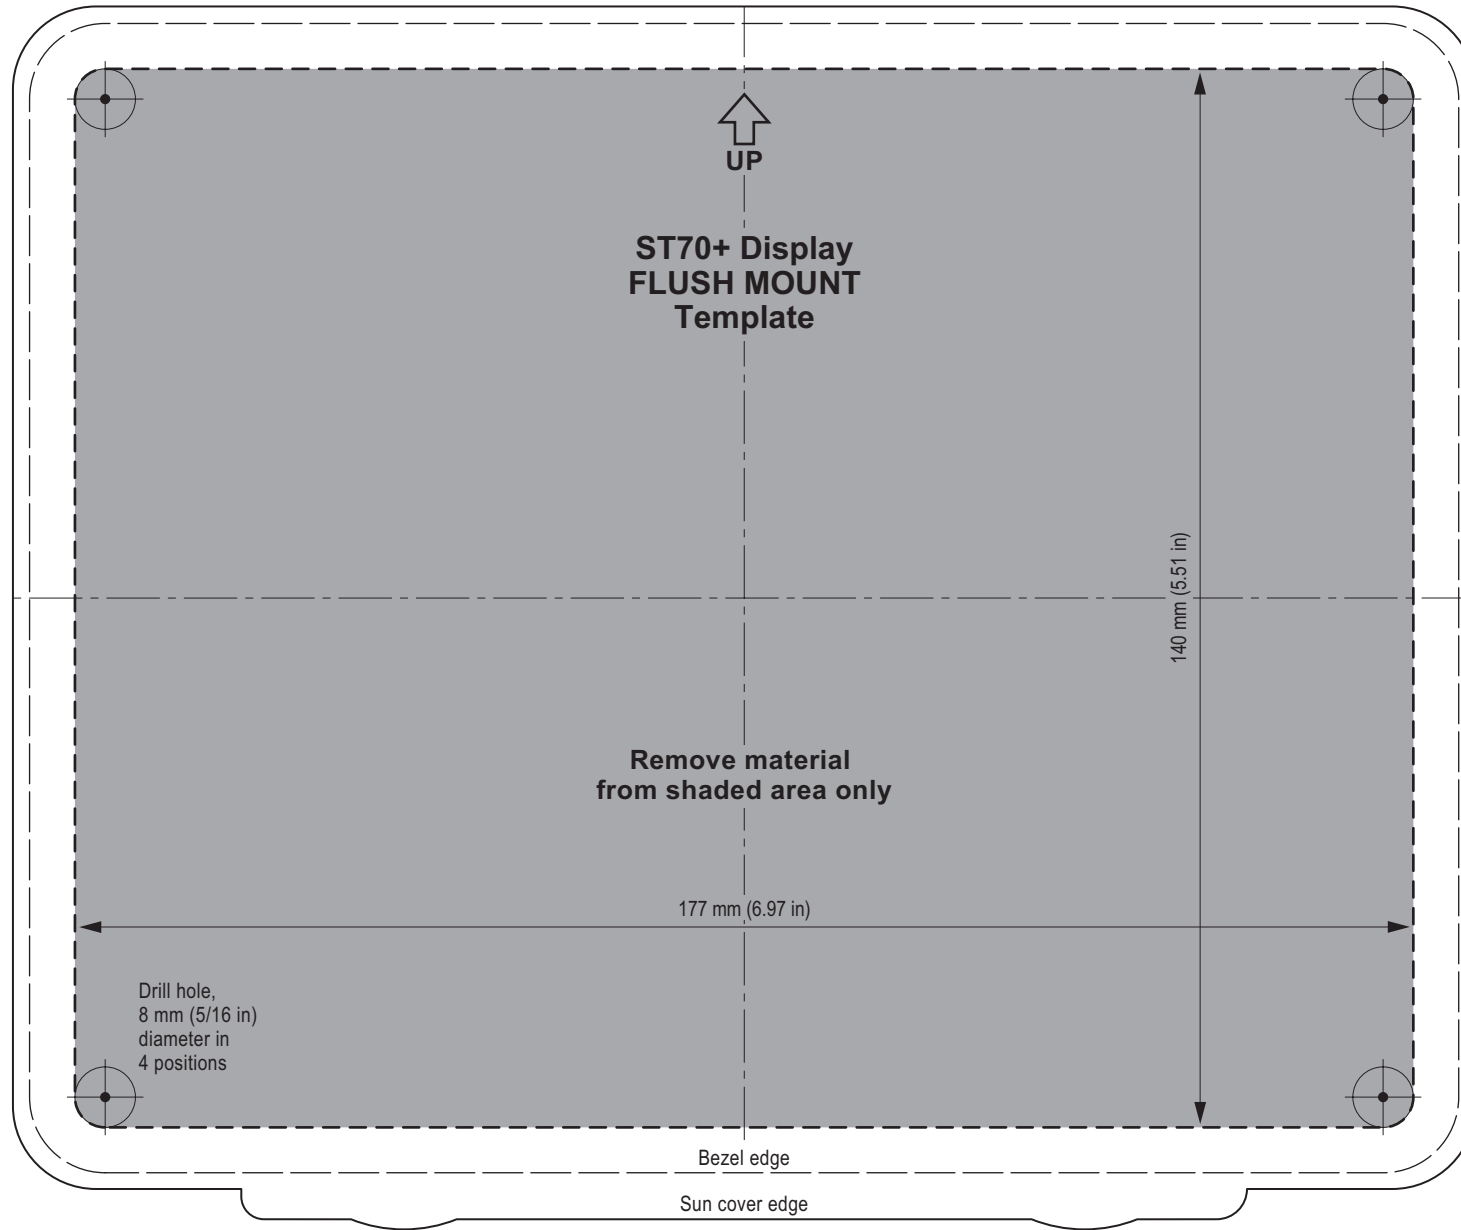

ST70+ Display FLUSH MOUNT Template

A template for surface mounting the display is provided on the other side of this sheet.

ST70+ Display SURFACE MOUNT Template

A template for flush mounting the display is provided on the other side of this sheet.