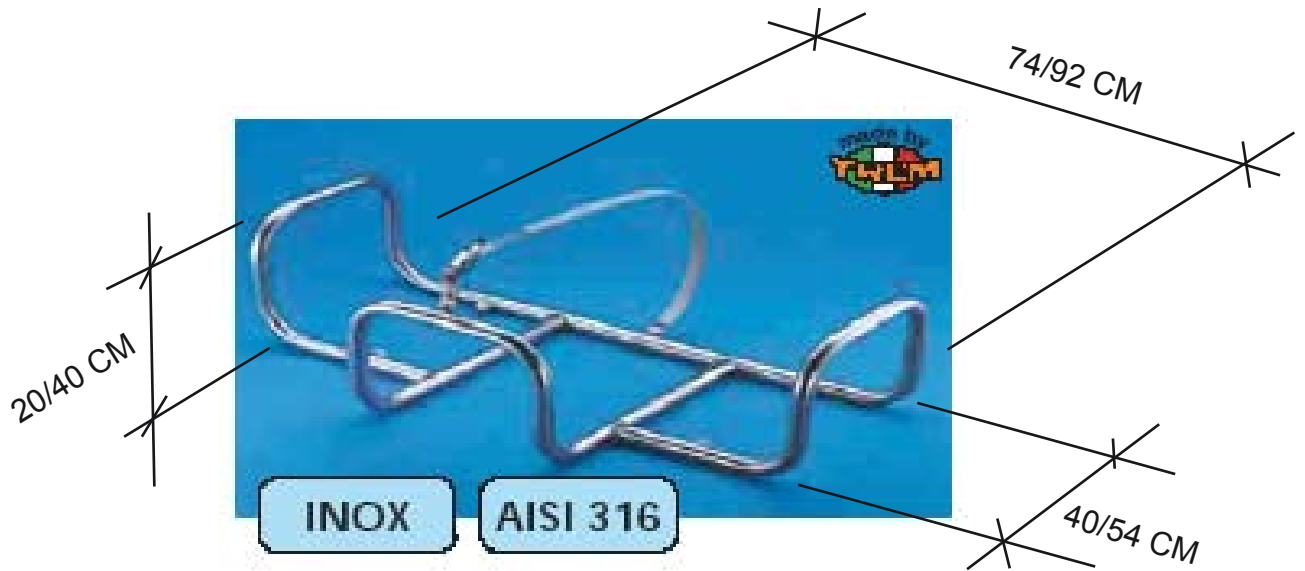

ART. S4700075  
LIFERAFT FRAME  
HORIZONTAL MODEL  
STAINLESS STEEL AISI 316  
ADJUSTABLE

SVIB