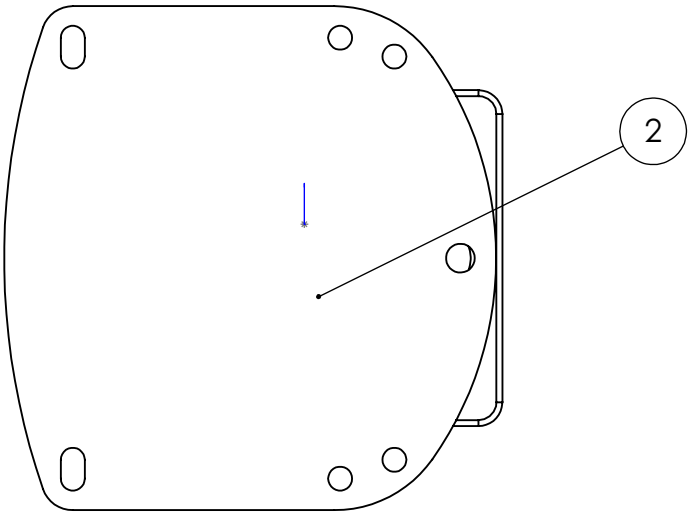

ITEM NO.	PART NUMBER	DESCRIPTION	QTY.
1	Cast PMF-5.1	DIE CAST 5" FWD ltb version	1
2	PM Radar Plate 1.1	1/4" top plate	1

UNLESS OTHERWISE SPECIFIED:	NAME	DATE	<b>PYI, INC.</b>	
DIMENSIONS ARE IN INCHES/mm TOLERANCES: FRACTIONAL ± ANGULAR: MACH ± BEND ± TWO PLACE DECIMAL ± THREE PLACE DECIMAL ±	DRAWN	JR	07.13.07	TITLE: 5" FWD PWR MNT PLUS TO FIT KODEN SERIES, RAYMARINE & SIMRAD 4kW DOMES
	CHECKED			
	ENG APPR.			
	MFG APPR.			
INTERPRET GEOMETRIC TOLERANCING PER:	Q.A.			
MATERIAL	<b>PROPRIETARY AND CONFIDENTIAL</b>			
FINISH	THE INFORMATION CONTAINED IN THIS DRAWING IS THE SOLE PROPERTY OF PYI, INC. REPRODUCTION IN PART OR AS A WHOLE WITHOUT THE WRITTEN PERMISSION OF PYI, INC.			
DO NOT SCALE DRAWING	SIZE		DWG. NO.	REV
	<b>A</b>		PMF-5R-7	
	SCALE: 1:4		WEIGHT:	SHEET 1 OF 1