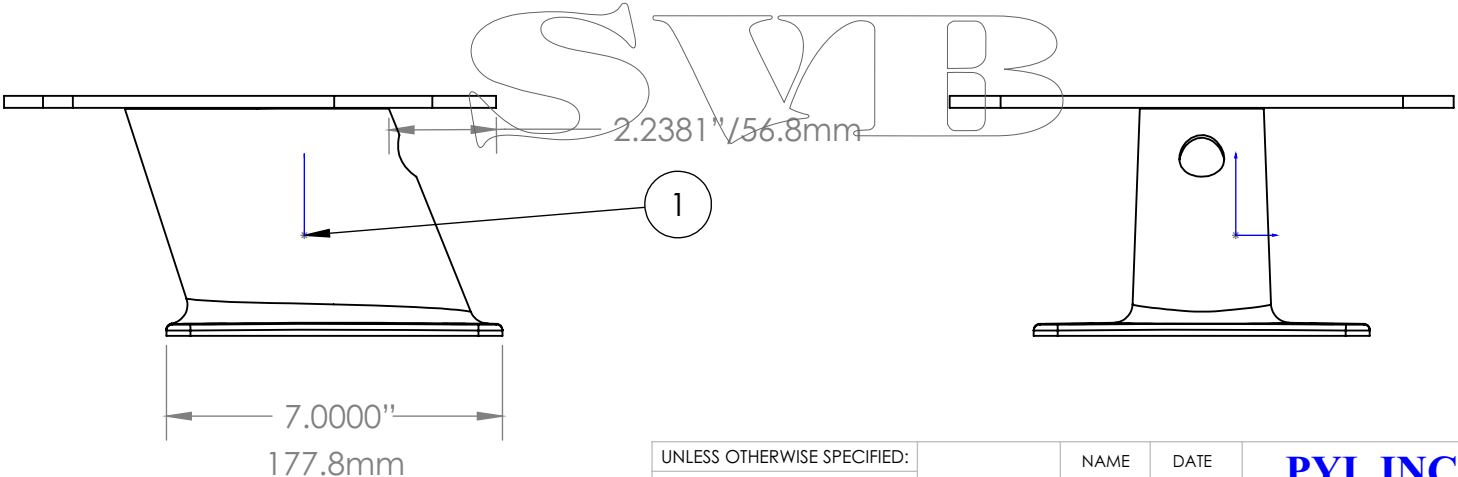

ITEM NO.	PART NUMBER	DESCRIPTION	QTY.
1	Cast PMF-5.1	DIE CAST 5" FWD ltb version	1
2	PM Radar Plate 1.1	1/4" top plate	1

UNLESS OTHERWISE SPECIFIED:	NAME	DATE	<b>PYI, INC.</b>	
DIMENSIONS ARE IN INCHES/mm TOLERANCES: FRACTIONAL ± ANGULAR: MACH ± BEND ± TWO PLACE DECIMAL ± THREE PLACE DECIMAL ±	DRAWN	JR	07.13.07	TITLE: 5" FWD PWR MNT PLUS TO FIT KODEN SERIES, RAYMARINE & SIMRAD 4kW DOMES
	CHECKED			
	ENG APPR.			
	MFG APPR.			
INTERPRET GEOMETRIC TOLERANCING PER:	Q.A.			
MATERIAL	<b>PROPRIETARY AND CONFIDENTIAL</b>			
FINISH	THE INFORMATION CONTAINED IN THIS DRAWING IS THE SOLE PROPERTY OF PYI, INC. REPRODUCTION IN PART OR AS A WHOLE WITHOUT THE WRITTEN PERMISSION OF PYI, INC.			
DO NOT SCALE DRAWING	SIZE		DWG. NO.	REV
	<b>A</b>		PMF-5R-7	
	SCALE: 1:4		WEIGHT:	SHEET 1 OF 1