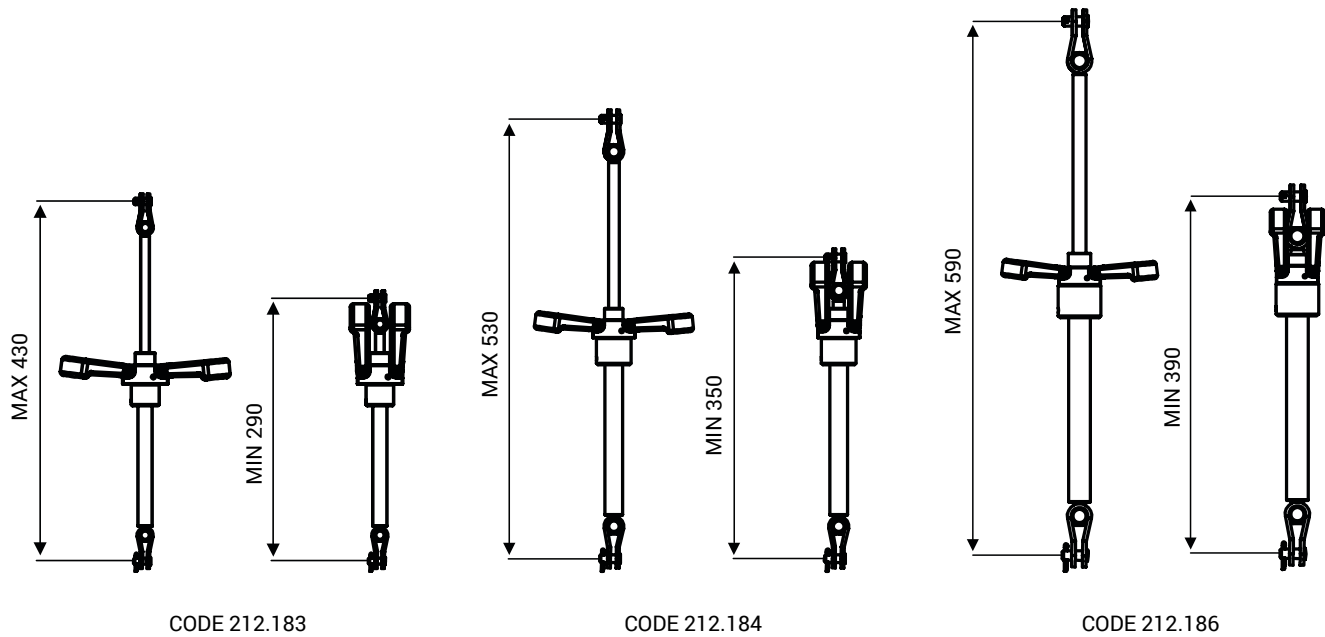

>> “Standard” arm-operated Turnbuckle. Technical data.

“STANDARD” ARM-OPERATED TURNBUCKLE.

TURNBUCKLE CODE	BREAKING LOAD	WORKING LOAD	SCREW Ø	STUD Ø	CLEVIS WIDTH	WIRE Ø
	kg	kg	mm	mm	mm	mm
212.183	3000	1500	10	8	11	5
212.184	4800	2300	14	10	11	6
212.186	6800	3300	16	12	15	8