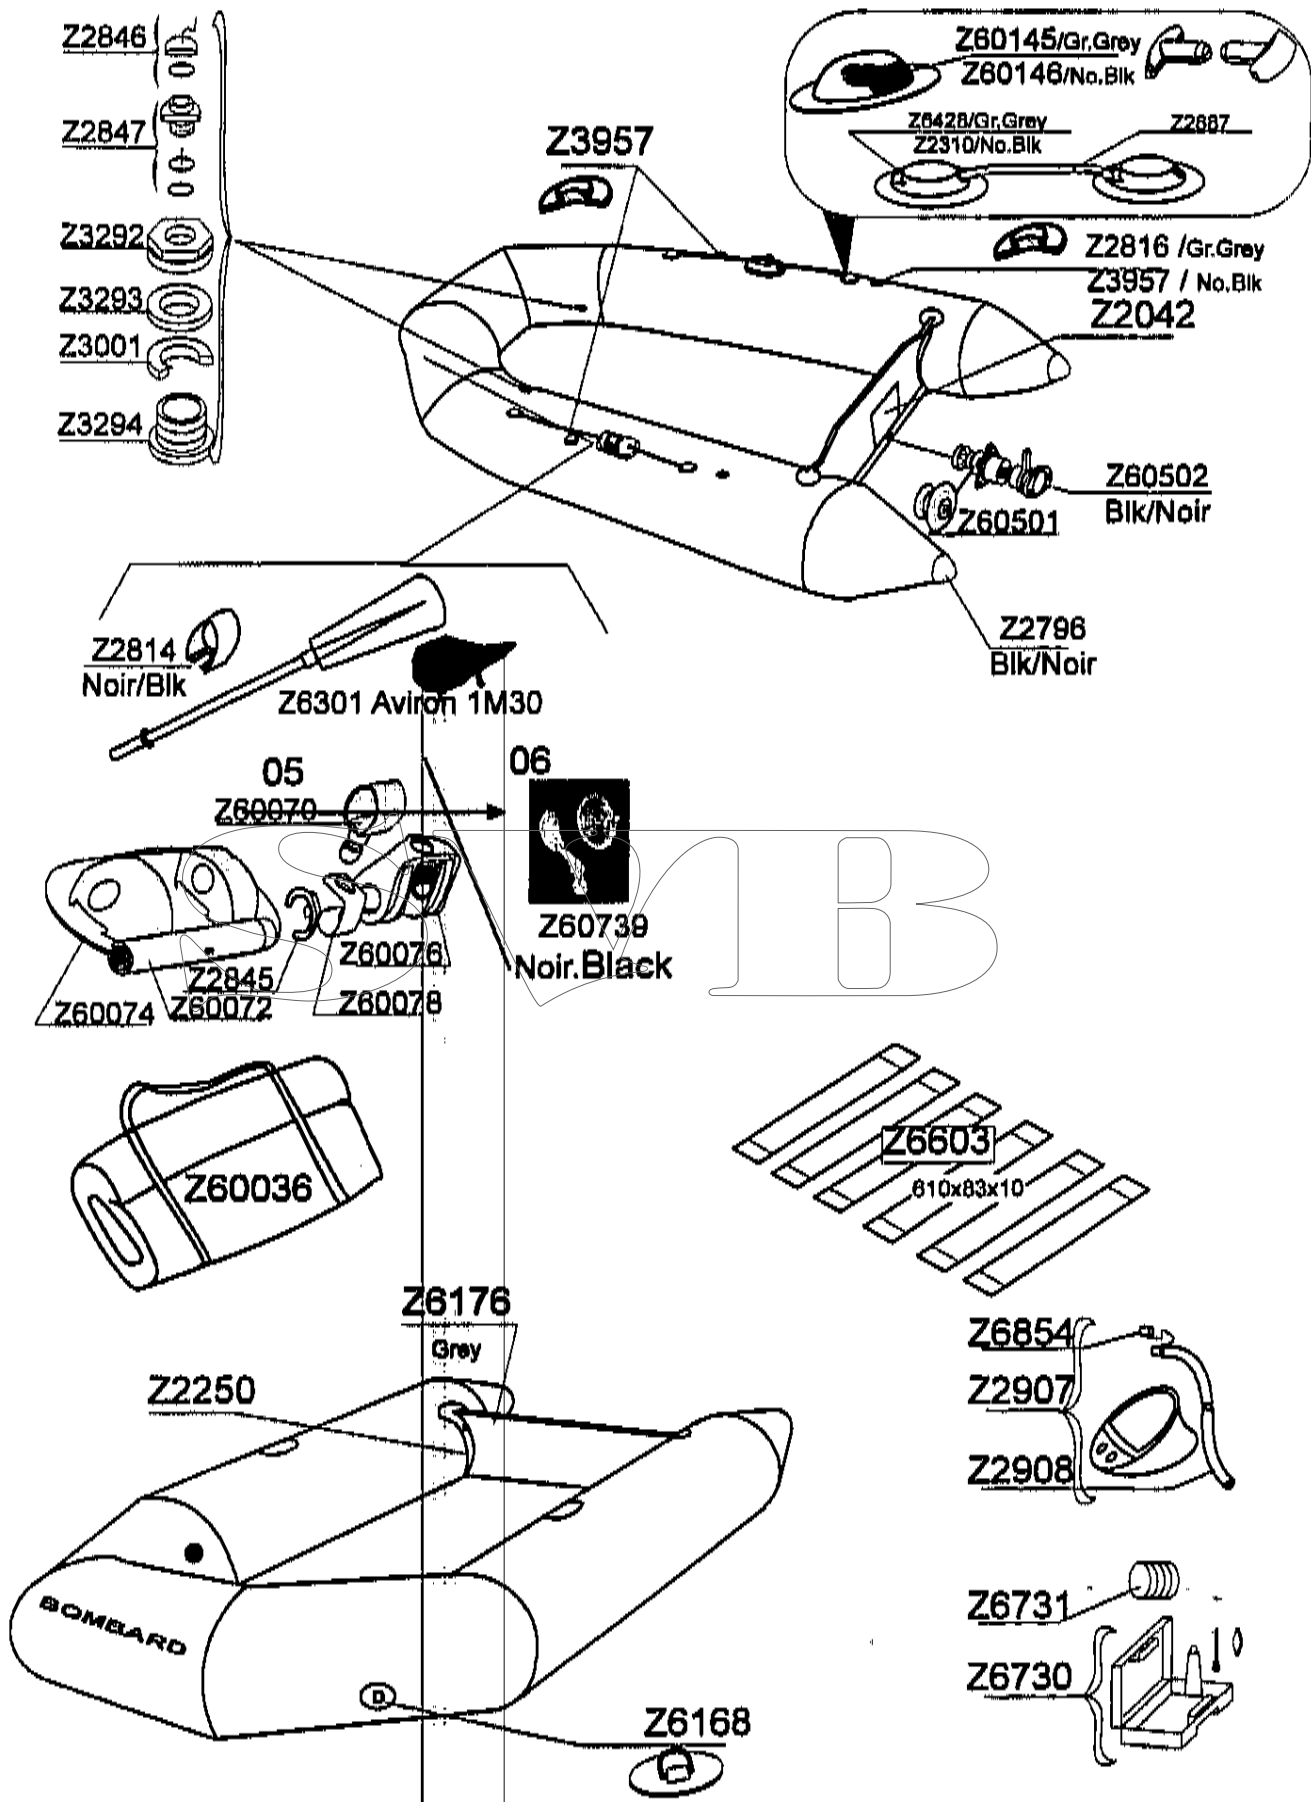

AX 1 (MINI)

SERIE

ROUGE/RED Z51000

GRIS /GREY Z51001

GDB/08.05

Tissu pour réparation: Corps = Z7164 Rouge/ Z7041 Gris Clair
 Fabric for repairs : Tube = Z7164 Red / Z7041 Light Grey

Fond = Z7177 Noir
 Bottom = Z7177 Black