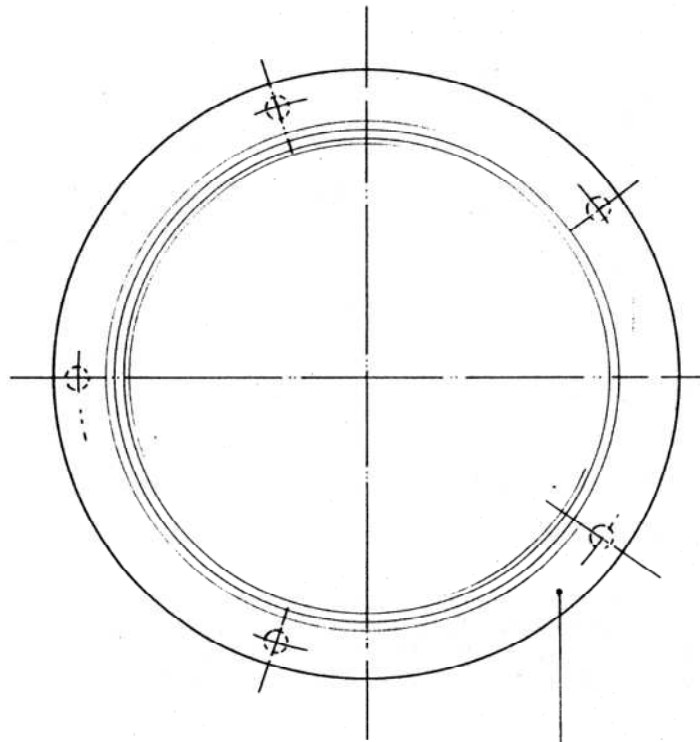

DECKVENTILATOR

VEMEFA BV
ROTTERDAM-HOLLAND

TYPE DV115/150/175

POLISHED STAINLESS STEEL 304

TYPE	A		B		C		D		E		HOLES	
	mm	inches	mm	inches	mm	inches	mm	inches	mm	inches	mm	inches
DV115	115	4 1/2"	75	3"	85	3 3/8"	67	2 5/8"	106	4 3/16"	5 x 4.5	5 x 3/16"
DV150	150	5 7/8"	100	4"	123	4 7/8"	60	2 3/8"	140	5 1/2"	6 x 4.5	6 x 3/16"
DV175	175	6 7/8"	130	5 1/8"	150	5 7/8"	60	2 3/8"	165	6 1/2"	6 x 4.5	6 x 3/16"