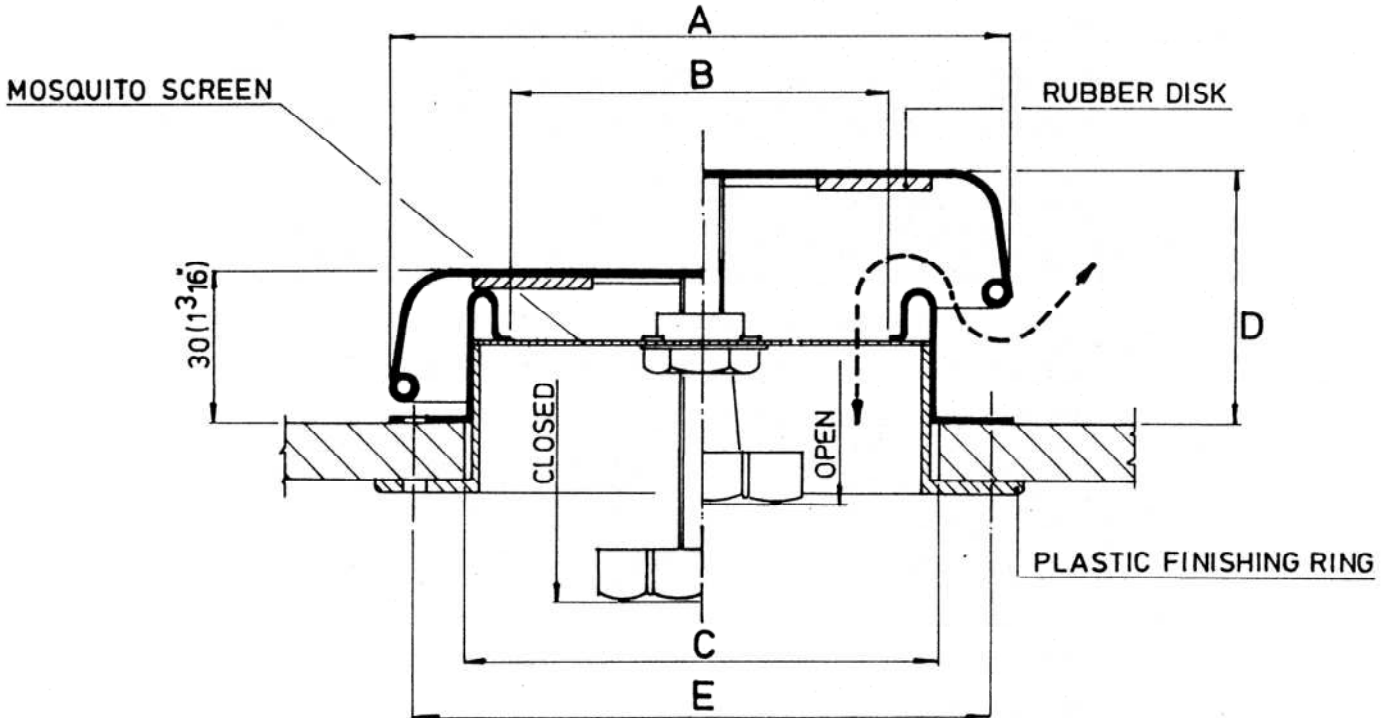

DECKVENTILATOR

VEMEFA BV
ROTTERDAM-HOLLAND

TYPE DV115/150/175

POLISHED STAINLESS STEEL 304

TYPE	A		B		C		D		E		HOLES	
	mm	inches	mm	inches	mm	inches	mm	inches	mm	inches	mm	inches
DV115	115	4 1/2"	75	3"	85	3 3/8"	67	2 5/8"	106	4 3/16"	5 x 4.5	5 x 3/16"
DV150	150	5 7/8"	100	4"	123	4 7/8"	60	2 3/8"	140	5 1/2"	6 x 4.5	6 x 3/16"
DV175	175	6 7/8"	130	5 1/8"	150	5 7/8"	60	2 3/8"	165	6 1/2"	6 x 4.5	6 x 3/16"