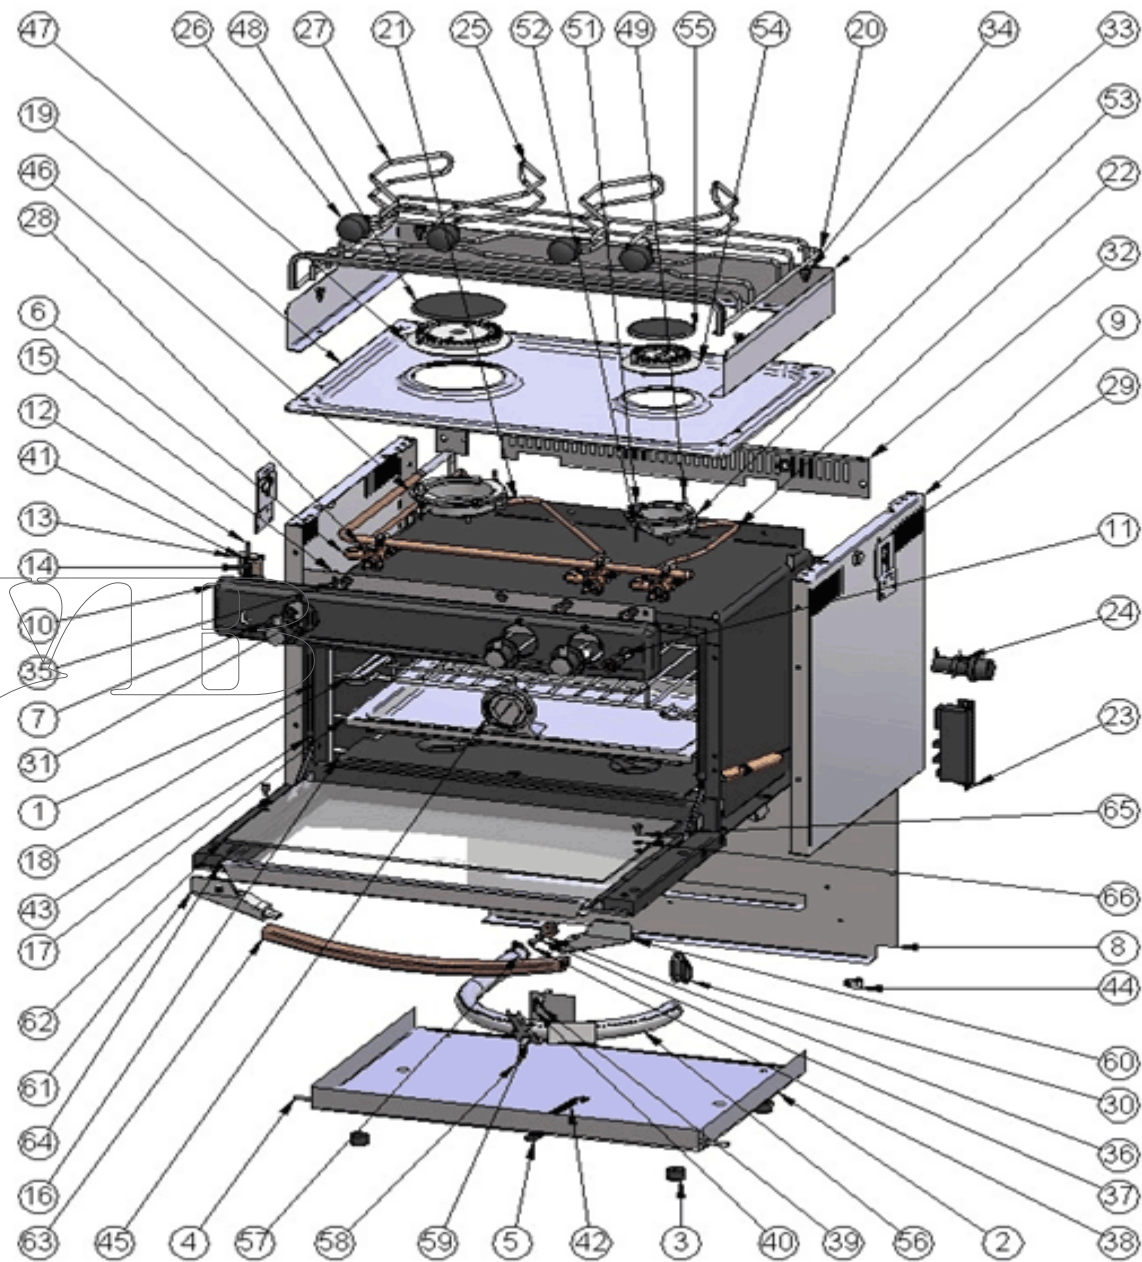

NEW GASCOGNE 182340 since 12/2006

	Reference	Designation
1	0440703060	Inner oven Enamelled
2	04407039	Oven bottom protection
3	70114	Black rubber foot
4	15207146	Stainless steel anti-rolling bar
5	71268	Protection cap for anti-rolling handle
6	72110	Safety valve
7	55027	Knob dima 40
8	1430412410	Oven rear plate
9	18634122	Side
10	18234137	Auxillary burner cap
11	72646	Pusher-button
12	04207136	Welded door locking device
13	30201	Locking cap
14	71267	Protection cap (Door locking device)
15	04205042	Oven shelf chrom. Steel
16	0440602960	Enamelled oven bottom plate
17	04200026	Dripping pan
18	04205043	Oven grid chromium plated
19	11204128	Spillage tray 2 burners
20	11203938	pan support 2 burners
21	61254	Large burner feeding pipe
22	61255	Semi rapid burner feeding pipe
23	72645	1,5V igniting device
24	72647	Battery holder
25	SC02334160	Right pan holder
26	55018	Pan holder button
27	SC02334161	Left pan holder
28	18630062	Oven feeding pipe
29	00368028	Fastening wall part
30	71454	Fixing ring
31	71022	Oven door tightness seal
32	14204141	Rear protection
33	14204140	Flame protection plate
34	71571	Pan support fastening clamp
35	57023	Brass nut M 12 x 1
36	51310	Oven burner nut
37	70234	Aluminium seal 6,3 x10 x 1 mm
38	58275	Enam. Inner oven burner injector 29 mbar (69)
39	18238129	Sparking plug bracket
40	72626	Oven / Grill sparking plug
41	63602	Door locking spring