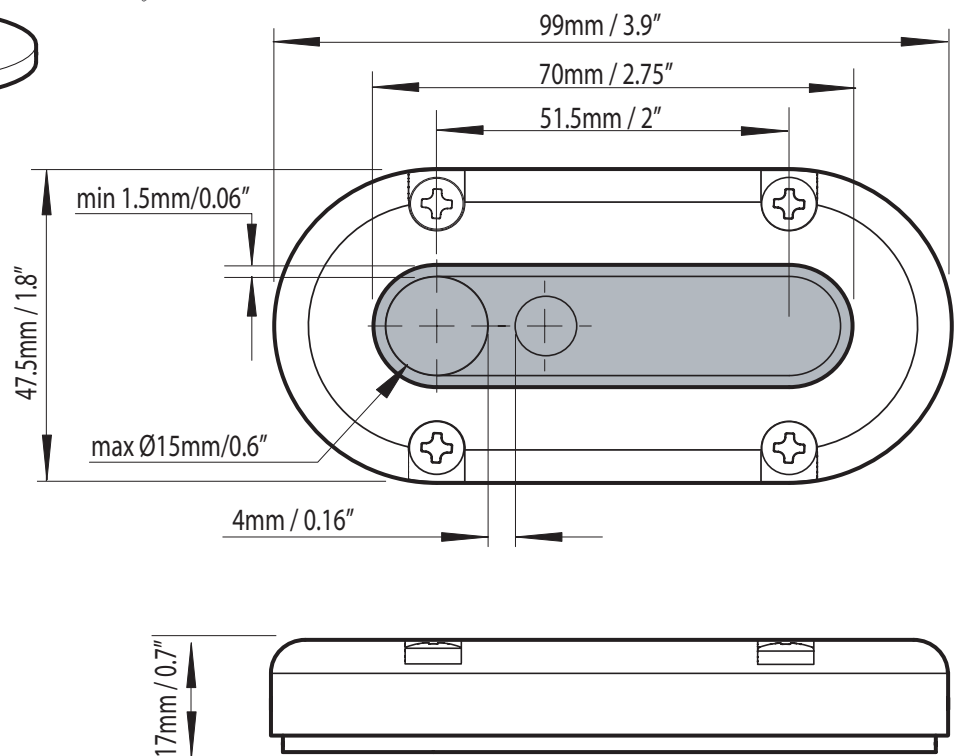

SCANSTRUT®
INSTALLATION SOLUTIONS FOR MARINE ELECTRONICS™