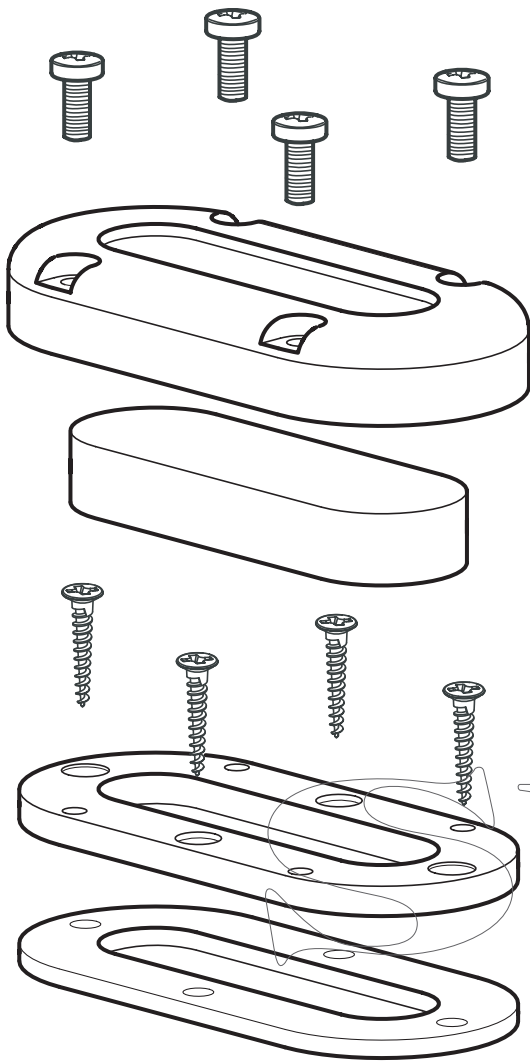

Deck Seals

For help & information
 email: technical@scanstrut.com
 tel: +44 (0) 1803 863800

	A mm / inches	B mm / inches	C mm / inches	D mm / inches	E mm / inches
DS16	39/1.53	16/0.63	36.5/1.44	19/0.75	2-8/0.08-0.31
DS21A	49/1.93	21/0.83	45.7/1.8	20.5/0.81	4-8/0.17-0.31
DS21B	49/1.93	21/0.83	45.7/1.8	20.5/0.81	9-14/0.35-0.55
DS30	59/2.32	30/1.18	56/2.2	20.5/0.81	9-14/0.35-0.55
DS40	69/2.72	40/1.57	66/2.6	21.7/0.85	12-15/0.4-0.59

Please note: When ordering your Deck Seal please specify -S for Stainless steel and -P for Plastic.
 e.g. DS16-P

Multi Deck Seal

For help & information
email: technical@scanstrut.com
tel: +44 (0) 1803 863800