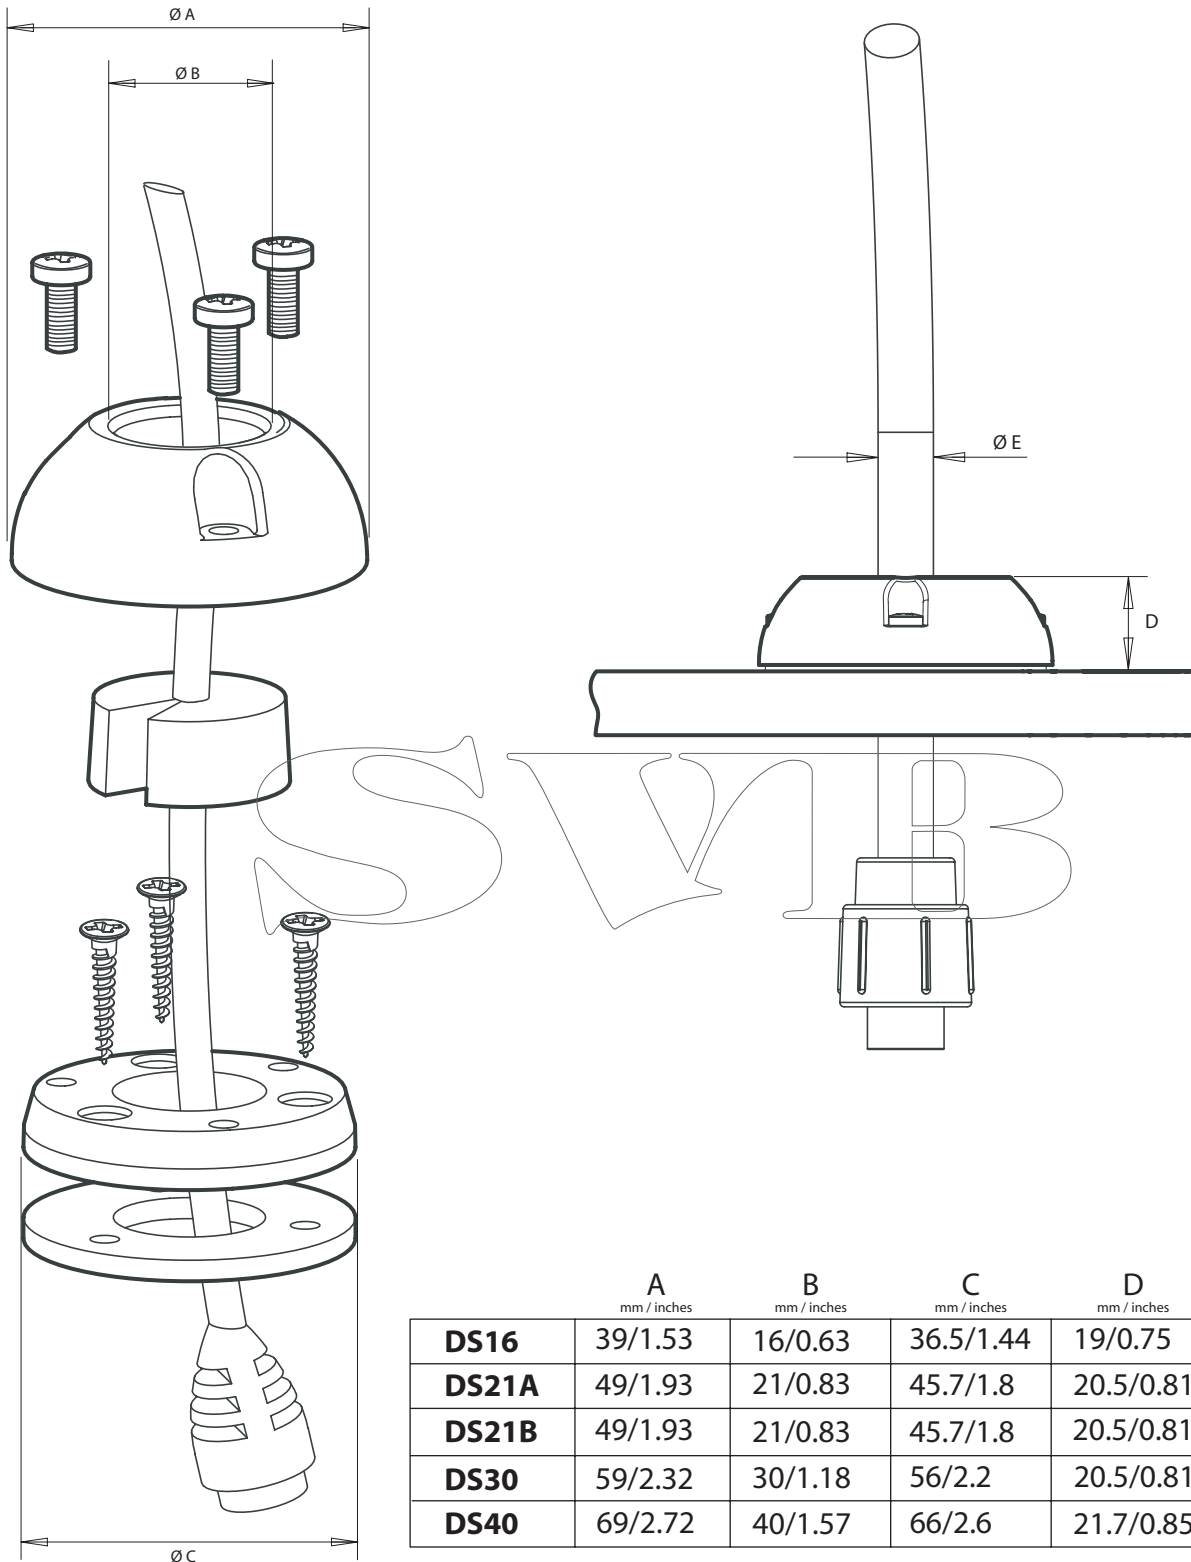

Deck Seals

For help & information
 email: technical@scanstrut.com
 tel: +44 (0) 1803 863800

	A mm / inches	B mm / inches	C mm / inches	D mm / inches	E mm / inches
DS16	39/1.53	16/0.63	36.5/1.44	19/0.75	2-8/0.08-0.31
DS21A	49/1.93	21/0.83	45.7/1.8	20.5/0.81	4-8/0.17-0.31
DS21B	49/1.93	21/0.83	45.7/1.8	20.5/0.81	9-14/0.35-0.55
DS30	59/2.32	30/1.18	56/2.2	20.5/0.81	9-14/0.35-0.55
DS40	69/2.72	40/1.57	66/2.6	21.7/0.85	12-15/0.4-0.59

Please note: When ordering your Deck Seal please specify -S for Stainless steel and -P for Plastic.
 e.g. DS16-P

Multi Deck Seal

For help & information
email: technical@scanstrut.com
tel: +44 (0) 1803 863800