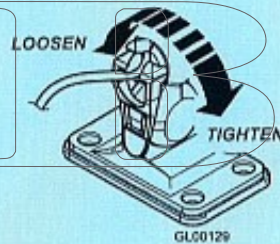

GLOMEX
The best in marine antennas

GLOMEASY LINE

RA107SSFME 4 way
stainless steel ratchet
mount – 1"x14 thread –
locking by clamp

RA107SSFME Base a
doppio snodo in acciaio inox
– Filettatura 1"x14 –
bloccaggio a leva

RA107SSFME Support
double articulation en acier
inox – filetage 1"x14 –
blocage à cliquet

N° 4 HOLES Ø 6 mm (0.24")

**SPECIAL
CABLE SLOT**

for a very easy
passage of the
cable without
removal of
most factory
installed
connectors