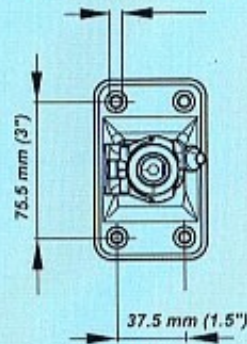

GLOMEX
The best in marine antennas

GLOMEASY LINE

RA107SSFME 4 way
stainless steel ratchet
mount – 1"x14 thread –
locking by clamp

RA107SSFME Base a
doppio snodo in acciaio inox
– Filettatura 1"x14 –
bloccaggio a leva

RA107SSFME Support
double articulation en acier
inox – filetage 1"x14 –
blocage à cliquet

N° 4 HOLES Ø 6 mm (0.24")

**SPECIAL
CABLE SLOT**

for a very easy
passage of the
cable without
removal of
most factory
installed
connectors