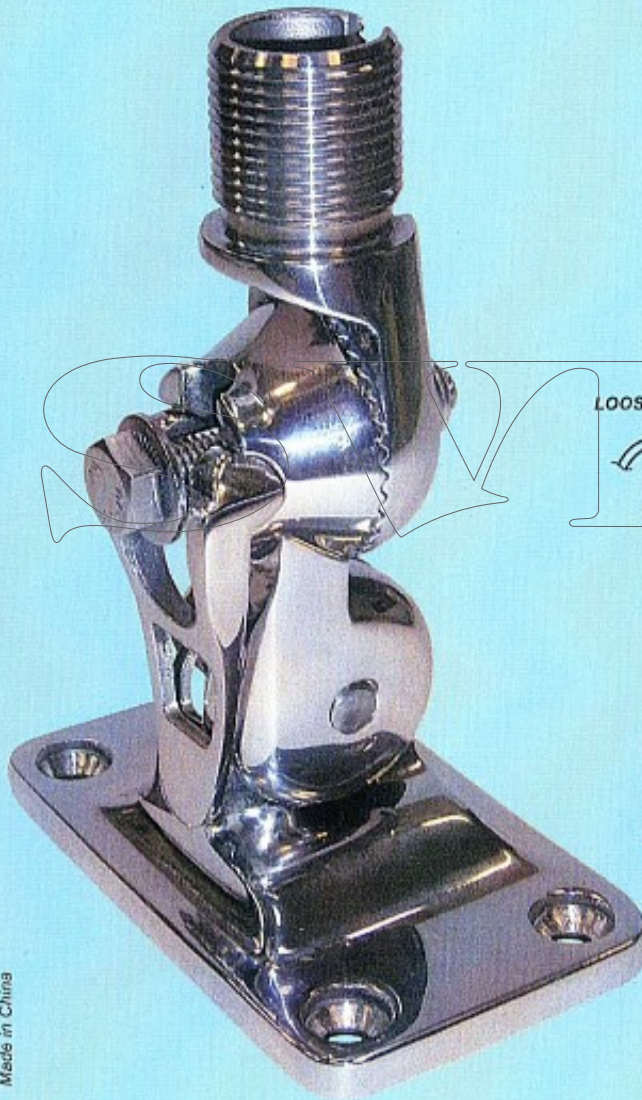

GLOMEX
The best in marine antennas

GLOMEASY LINE

RA107SSFME 4 way
stainless steel ratchet
mount – 1"x14 thread –
locking by clamp

RA107SSFME Base a
doppio snodo in acciaio inox
– Filettatura 1"x14 –
bloccaggio a leva

RA107SSFME Support
double articulation en acier
inox – filetage 1"x14 –
blocage à cliquet

N° 4 HOLES Ø 6 mm (0.24")

**SPECIAL
CABLE SLOT**

for a very easy
passage of the
cable without
removal of
most factory
installed
connectors