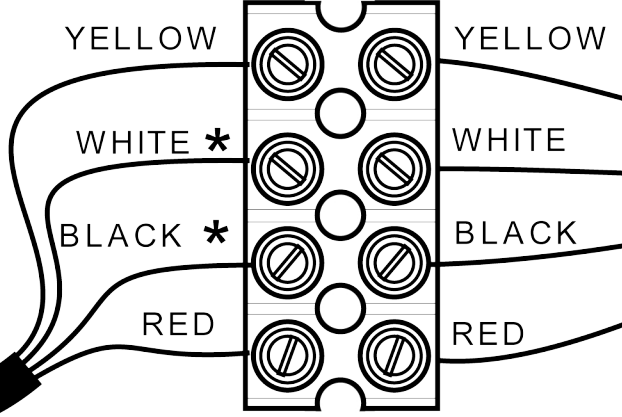

**NEGATIVE**  
TO ALL DOMESTIC  
LOADS & GENERATORS

Cable  
supplied

Original  
cables

No other connection  
should be made to  
this post

**POSITIVE**  
TO ALL DOMESTIC  
LOADS & GENERATORS

**FUSE**

**DOMESTIC  
BATTERY OR  
BATTERIES**

YELLOW      WHITE      BLACK      RED

SWIB

5-metre  
CABLE

\* Black & White  
MUST NOT be  
joined at this end.