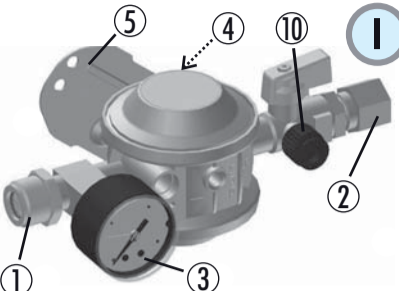

IT

Table with 6 columns (D, GB, FR, ES, NL, IT) and 10 rows. Each row contains technical specifications, installation instructions, diagrams, and parts lists in the respective language. The table is organized into sections for 'Montage- und Bedienungsanleitung' and 'Installation and Operating Instructions'.