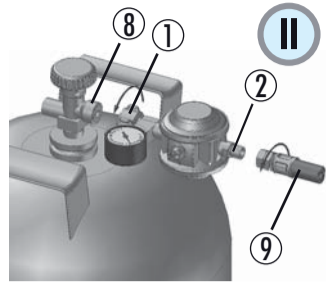

IT

Table with 6 columns (D, GB, FR, ES, NL, IT) and 10 rows. Each row contains technical specifications, installation instructions, diagrams, and parts lists in the respective language. The table is organized into sections for 'Montage- und Bedienungsanleitung' and 'Installation and Operating Instructions'.