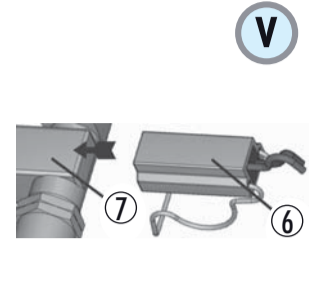

IT

Table with 6 columns (D, GB, FR, ES, NL, IT) and 10 rows. Each row contains technical specifications, installation instructions, diagrams, and parts lists in the respective language. The table is organized into sections for 'Montage- und Bedienungsanleitung' and 'Installation and Operating Instructions'.