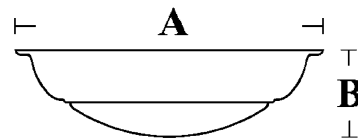

LED lights are mounted with a multivoltage 10V-30V LED driver.

The lifetime of the LED's is more than 50.000h.

The lights are also available for 12V or 24V G4 halogen bulbs.

	Dimensions mm/in
A	165mm/6.50in
B	45mm/1.77in