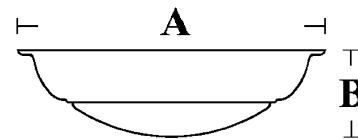

MIA

These surface mounted ceiling lights complete the Cabin and Ocean range. The lights are designed to give an optimum of soft light.

The Cabin Mia is the perfect choice for smaller and medium yachts.

The lights are available with or without switch. Also available with additional nightlight from 8 red LED's.

Save 70% energy!

The LED lights are mounted with three warm white Power LED's which gives excellent light.

LED lights are mounted with a multivoltage 10V-30V LED driver.

The lifetime of the LED's is more than 50.000h.

The lights are also available for 12V or 24V G4 halogen bulbs.

Dimensions mm/in	
A	200mm/7.88in
B	55mm/2.17in