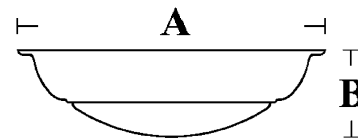

MIA

These surface mounted ceiling lights complete the Cabin and Ocean range. The lights are designed to give an optimum of soft light.

The Cabin Mia is the perfect choice for smaller and medium yachts.

The lights are available with or without switch. Also available with additional nightlight from 8 red LED's.

Save 70% energy!

The LED lights are mounted with three warm white Power LED's which gives excellent light.

LED lights are mounted with a multivoltage 10V-30V LED driver.

The lifetime of the LED's is more than 50.000h.

The lights are also available for 12V or 24V G4 halogen bulbs.

	Dimensions mm/in
A	200mm/7.88in
B	55mm/2.17in

MIA BRASS

Model	Material	Finish	Bulb/LED	Part. No.
MIA	Brass	Lacquer	G4 10-20W	200H
MIA	Brass	Lacquer	G4 10-20W	200HS
MIA	Brass	Lacquer	3x1,2W LED	200LED
MIA	Brass	Lacquer	3x1,2W LED	200LEDS
MIA	Brass	Lacquer	3x1,2W LED	200LEDS 2B
	S=SWITCH	2B = WHITE POWER LED + RED LED