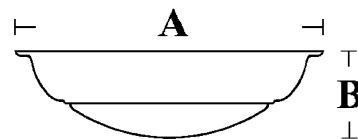

LED lights are mounted with a multivoltage 10V-30V LED driver.

The lifetime of the LED's is more than 50.000h.

The lights are also available for 12V or 24V G4 halogen bulbs.

	Dimensions mm/in
A	165mm/6.50in
B	45mm/1.77in