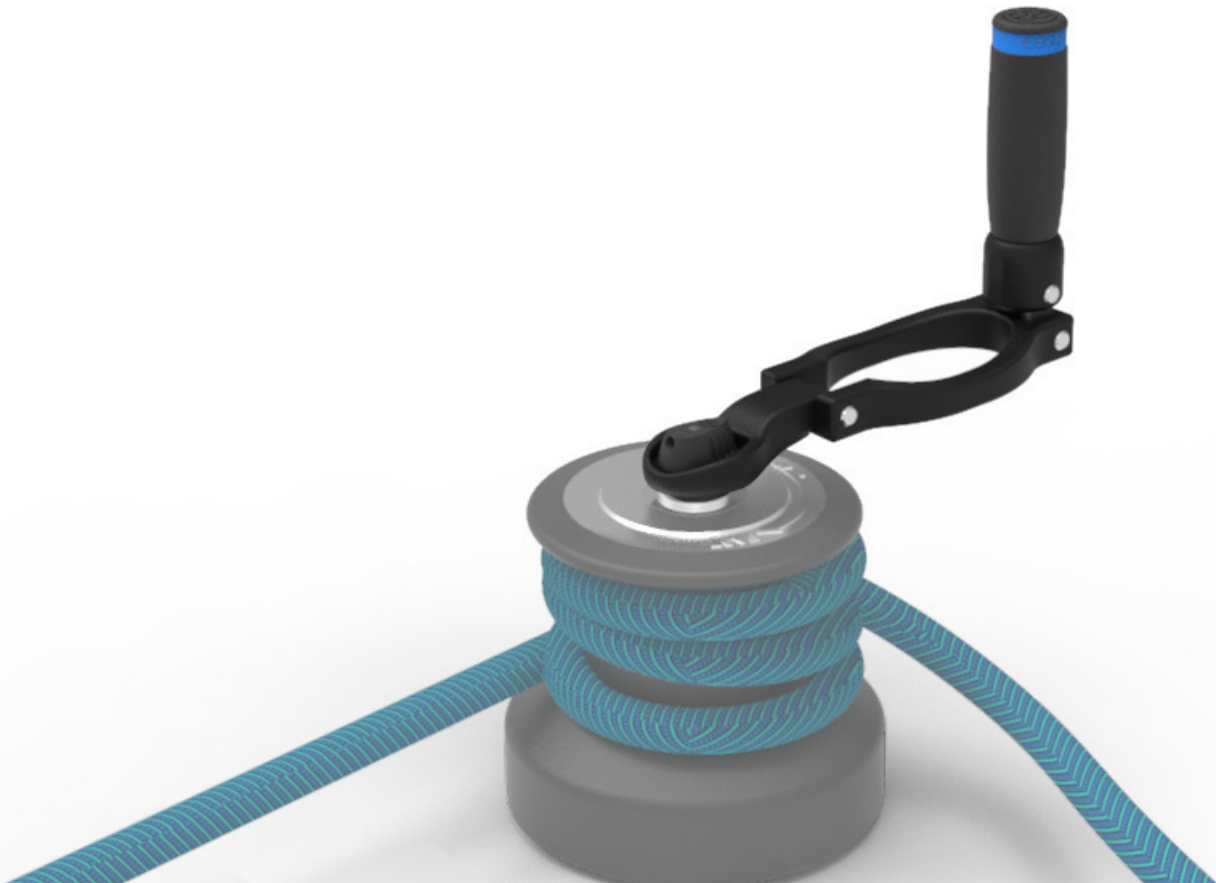

easysea®

Sail with it!

Flipper the only **folding** winch handle in the world

The handle remains closed on the winch when not in use.

Wrap and remove the rope leaving the handle on the winch.

Use it as a normal winch handle.

Lower the knob to get even more leverage

Reusable packaging

bag

or

winch cover

4 floating key rings in eva

 Easysea |  easysea_official |  easysea |  easysea

www.easysea.org
www.b2beasysea.org