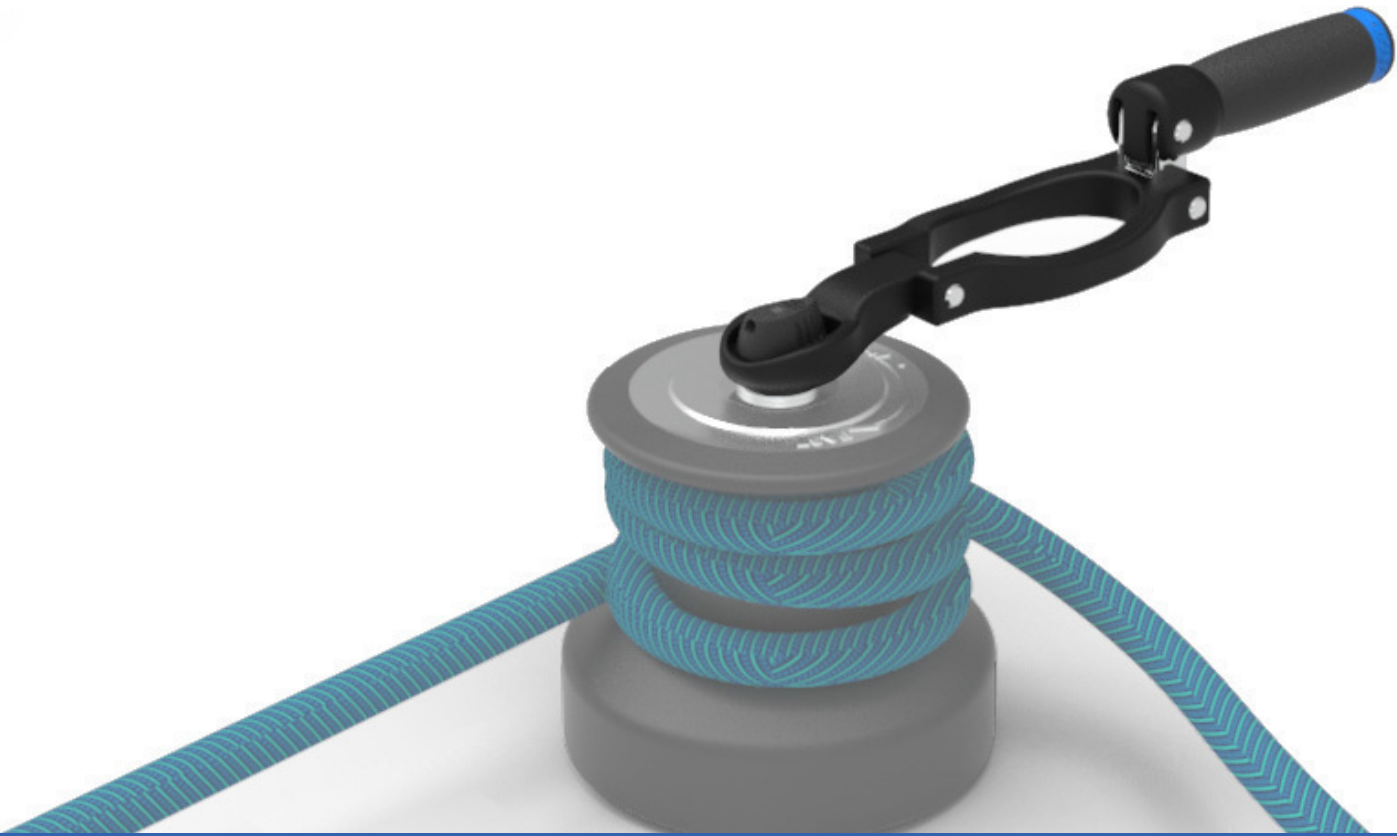

easysea®

Sail with it!

Flipper the only **folding** winch handle in the world

The handle remains closed on the winch when not in use.

Wrap and remove the rope leaving the handle on the winch.

Use it as a normal winch handle.

Lower the knob to get even more leverage

Reusable packaging

bag

or

winch cover

4 floating key rings in eva

 Easysea |  easysea_official |  easysea |  easysea

www.easysea.org
www.b2beasysea.org