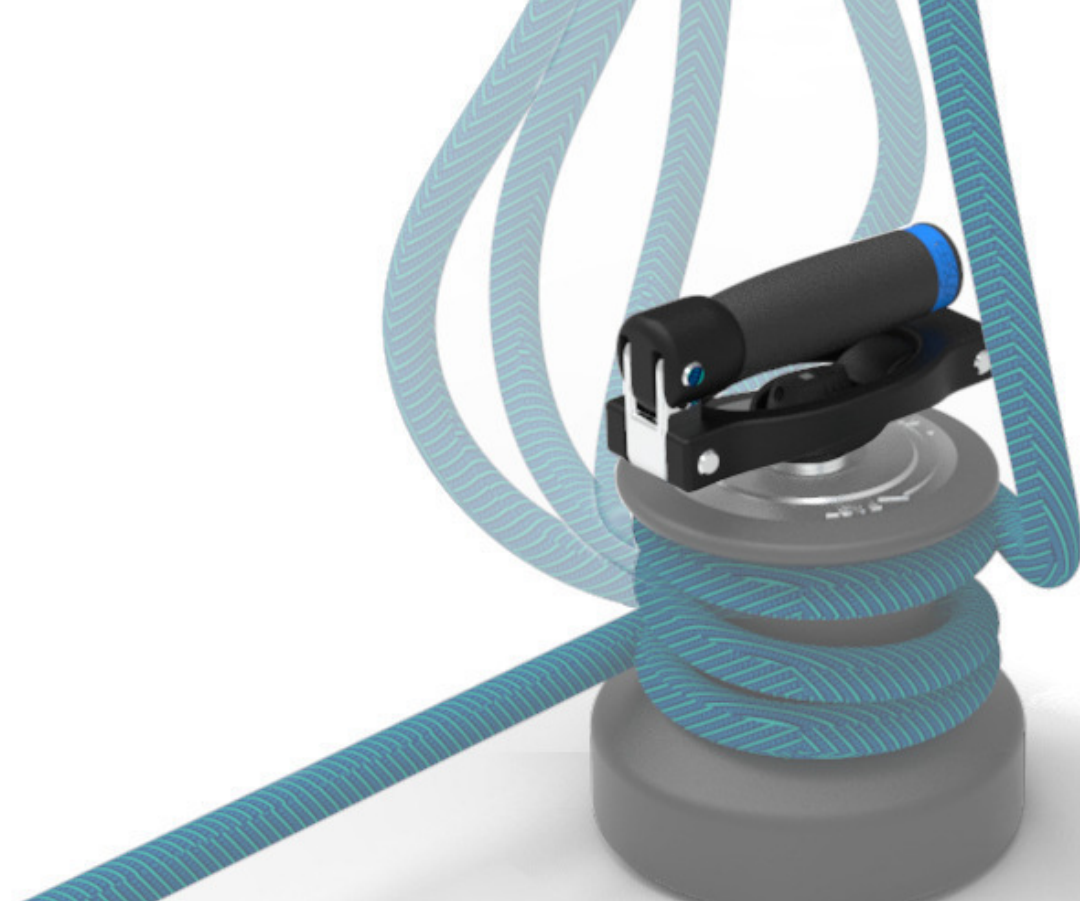

easysea®

Sail with it!

Flipper the only **folding** winch handle in the world

The handle remains closed on the winch when not in use.

Wrap and remove the rope leaving the handle on the winch.

Use it as a normal winch handle.

Lower the knob to get even more leverage

Reusable packaging

bag

or

winch cover

4 floating key rings in eva

 Easysea |  easysea_official |  easysea |  easysea

www.easysea.org
www.b2beasysea.org