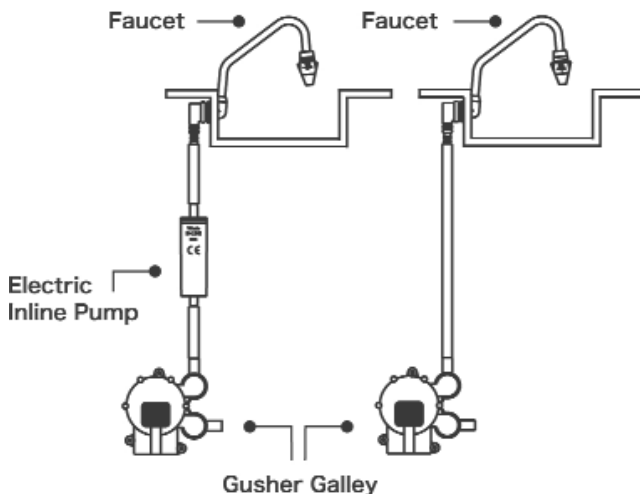

The Whale Gusher Galley can be used as a manual back-up with an electric pump provided that:

1. It is not a pressurised system.
2. It is placed between the inline electric pump and the water supply.

Right Hand Version

Note: For winter storage. ensure that the pump is drained completely to avoid frost damage.

Helpful Hints

- a) The pump can be serviced using Service Kit AK0553 which contains the complete set of serviceable parts for the Mk3 Gusher galley.
- b) If the pump will not pump:
 - check that the suction line is in the water
 - check that the hose connections are secure and there are no air leaks
 - check the rubber components in the pump, they may need to be replaced
 - if the outlet is an on/off faucet or tap, make sure that it is open to allow water to flow

Operation

1. Read carefully before installation and use.
2. Pump up and down with your foot; vigorously for full

Munster Simms Engineering Ltd.

Old Belfast Road, Bangor, N. Ireland BT19 1LT Tel: +44 (0)28 9127 0531 Fax: +44 (0)28 9146 6421