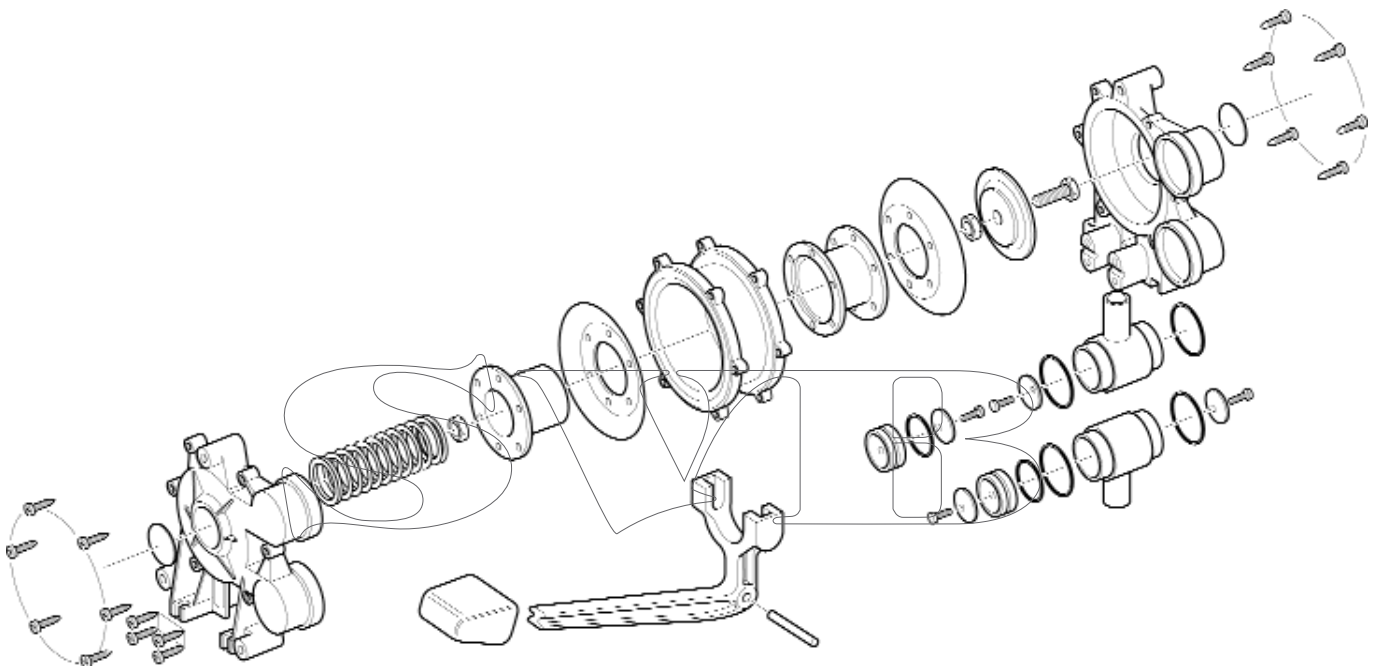

Munster Simms Engineering Ltd.

Old Belfast Road, Bangor, N. Ireland BT19 1LT Tel: +44 (0)28 9127 0531 Fax: +44 (0)28 9146 6421

Web: www.whalepumps.com Email: info@whalepumps.com