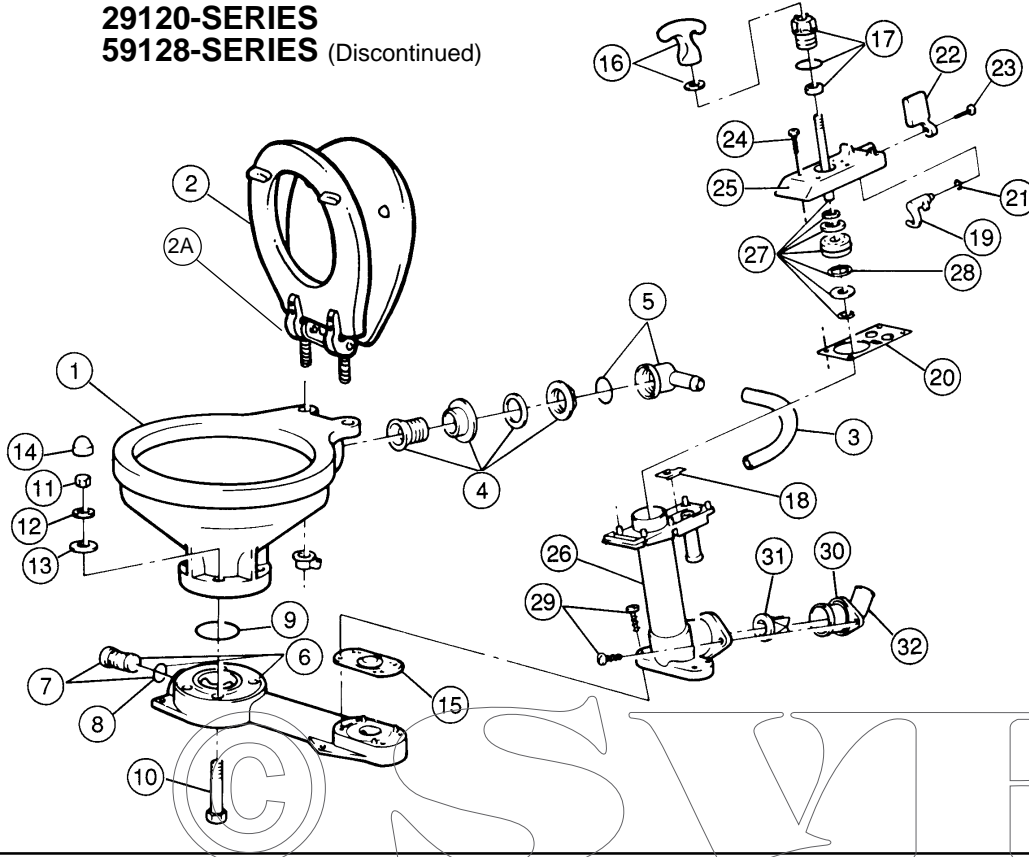

## EXPLODED VIEW

**59128-SERIES (Brydon Boy) SERVICE PARTS**

Pump assembly with discharge elbow and joker valve.  
59127-7050

Service Kit.  
All seals, gaskets and valves.  
59300-1002

Piston Rod Seal and Piston O-Ring.  
59127-7017

### REPAIR KITS AVAILABLE

KIT	PART NO.	DESCRIPTION
A	29045-0000	MAJOR SERVICE KIT, PUMP
B	29040-1000	PUMP ASSEMBLY
C	29094-0000	VALVE COVER ASSEMBLY
D	29051-0000	PUMP CYLINDER ASSEMBLY
E	29047-0000	BOWL INSTALLATION KIT

### PARTS LIST

KEY	DESCRIPTION	QTY. PER TOILET	PART NO.	QTY. PER REPAIR KIT				
				A	B	C	D	E
13	WASHER (NYLON)	4						4
14	C A P	4		2				4
15	BASE VALVE GASKET	1	29043-0000	1	1			
16	HANDLE WITH BUMPER WASHER	1	29026-0000		1	1		
17	SEAL ASSEMBLY	1	29044-0000	1	1	1		
18	TOP VALVE SEAT	1		1	1		1	
19	C A M	1			1	1		
20	TOP VALVE GASKET	1	29042-0000	1	1			
21	O-RING (FLUSH LEVER)	1		1	1	1		
22	FLUSH CONTROL LEVER	1			1	1		
23	SCREW (FLUSH LEVER)	1		1	1	1		
24	SCREW (VALVE COVER)	6		1	6	6		
25	VALVE COVER	1			1	1		
26	PUMP CYLINDER				1		1	
27	PISTON, ROD & O-RING ASSY	1	29046-0000		1			
28	O-RING (PISTON)	1	29017-1000	1				
29	SCREW (PUMP CYLINDER)	6		1	2		2	
30	DISCHARGE FLANGE	1	29091-0000		1		1	
31	JOKER VALVE	1	29092-0000	1	1		1	
32	DISCHARGE ELBOW	1	29029-0000		1		1	

### PARTS LIST

KEY	DESCRIPTION	QTY. PER TOILET	PART NO.	QTY. PER REPAIR KIT				
				A	B	C	D	E
1	BOWL COMPACT	1	59127-7002					
	LARGE	1	18753-0060					
2	SEAT, LID & HINGE SET	1	18753-0437					
	LARGE	1	18753-0438					
2A	HINGE KIT	1	18753-0181					
3	HOSE COMPACT	1	29035-0000					
	LARGE	1	29035-0001					
4	BOWL SPUD	1	29048-0000					
5	INTAKE ELBOW & O-RING	1						
6	BASE, PLUG & O-RING ASSY	1	29041-1000					
7	PLUG & O-RING ASSY	1	29028-1000					
8	O-RING (PLUG)	1		1				
9	O-RING (BOWL)	1	44101-1000					1
10	BOLT	4						4
11	NUT	4						4
12	WASHER (SS)	4						4